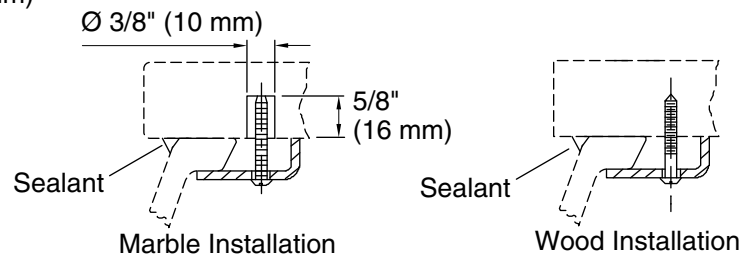

Color	Code	Description
	RB2	Bourbon Rutile
	RB3	Bluestone Rutile
	K8	Translucent White

Technical Information

All product dimensions are nominal.

Bowl configuration:	Single
Installation:	Under-mount
Bowl area (Only):	Length: 17" (432 mm) Width: 14" (356 mm) Bowl depth: 5-1/4" (133 mm) Water depth: 5-1/4" (133 mm)
Template:	1151011, required, included