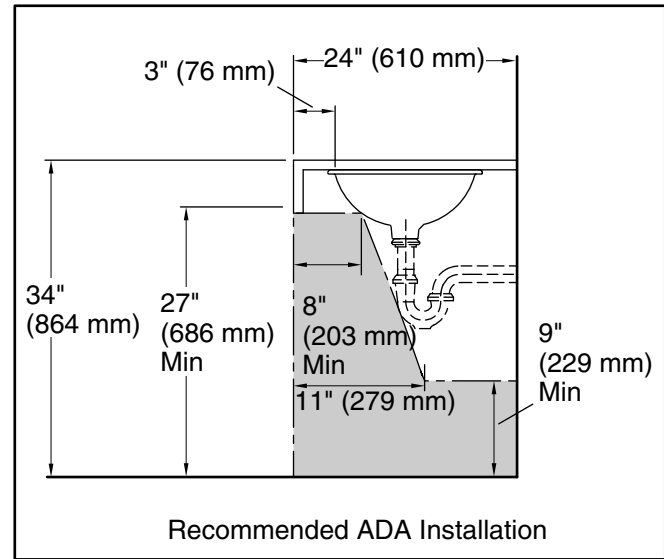

Color	Code	Description
	RB2	Bourbon Rutile
	RB3	Bluestone Rutile
	K8	Translucent White

Technical Information

All product dimensions are nominal.

Bowl configuration:	Single
Installation:	Under-mount
Bowl area (Only):	Length: 17" (432 mm) Width: 14" (356 mm) Bowl depth: 5-1/4" (133 mm) Water depth: 5-1/4" (133 mm)
Template:	1151011, required, included