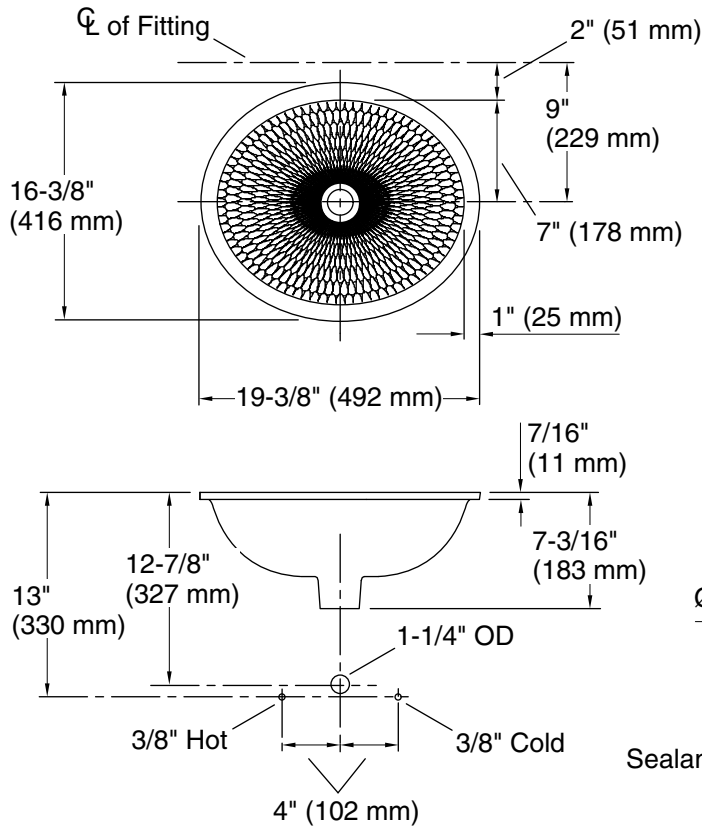

Color	Code	Description
	RB2	Bourbon Rutile
	RB3	Bluestone Rutile
	K8	Translucent White

Technical Information

All product dimensions are nominal.

Bowl configuration:	Single
Installation:	Under-mount
Bowl area (Only):	Length: 17" (432 mm) Width: 14" (356 mm) Bowl depth: 5-1/4" (133 mm) Water depth: 5-1/4" (133 mm)
Template:	1151011, required, included