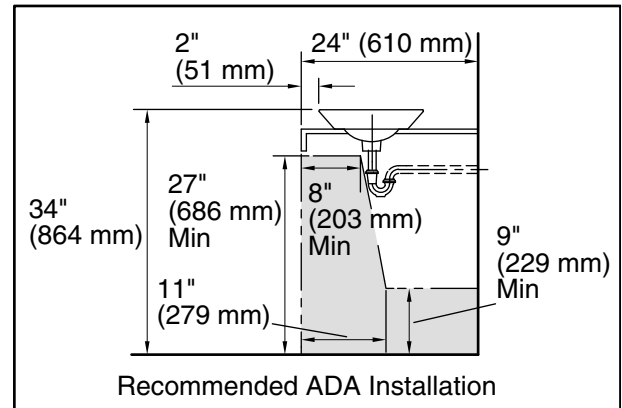

Color Code Description

	47	Almond
---	----	--------

Mille Fleurs™ Conical Bell®

Vessel bathroom sink
K-14223-T9

Technical Information

All product dimensions are nominal.

Bowl configuration:	Single
Installation:	Vessel, Wall-mount
Bowl area (Only):	Diameter: 15-7/8" (403 mm) Water depth: 4-1/4" (108 mm)
Drain hole:	1-3/4" (44 mm)
Template:	1002980-7, required, included

Notes

Install this product according to the installation instructions.

*Spout must be 5" (127 mm) long (min) for adequate clearance into the bathroom sink when installed with centerline as shown.

NOTICE: Countertop manufacturer or cutter must use the cut-out template provided with the product, or a current one provided by Kohler Co. (call 1-800-4-KOHLER). Kohler Co. is not responsible for cut-out errors when the incorrect cut-out template is used.