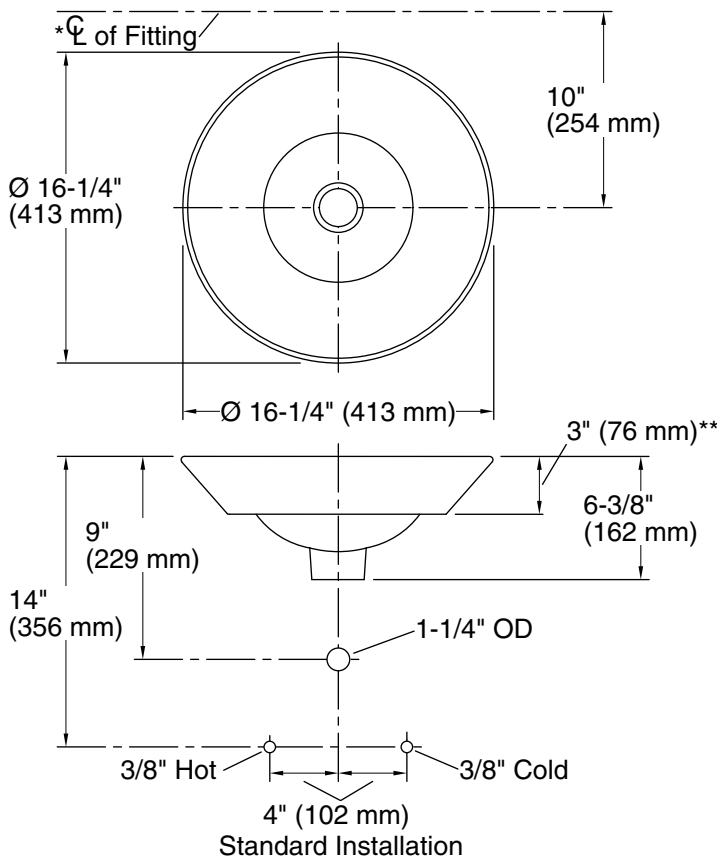

Color Code Description

	47	Almond
---	----	--------

Mille Fleurs™ Conical Bell®

Vessel bathroom sink
K-14223-T9

Technical Information

All product dimensions are nominal.

Bowl configuration:	Single
Installation:	Vessel, Wall-mount
Bowl area (Only):	Diameter: 15-7/8" (403 mm) Water depth: 4-1/4" (108 mm)
Drain hole:	1-3/4" (44 mm)
Template:	1002980-7, required, included

Notes

Install this product according to the installation instructions.

*Spout must be 5" (127 mm) long (min) for adequate clearance into the bathroom sink when installed with centerline as shown.

NOTICE: Countertop manufacturer or cutter must use the cut-out template provided with the product, or a current one provided by Kohler Co. (call 1-800-4-KOHLER). Kohler Co. is not responsible for cut-out errors when the incorrect cut-out template is used.