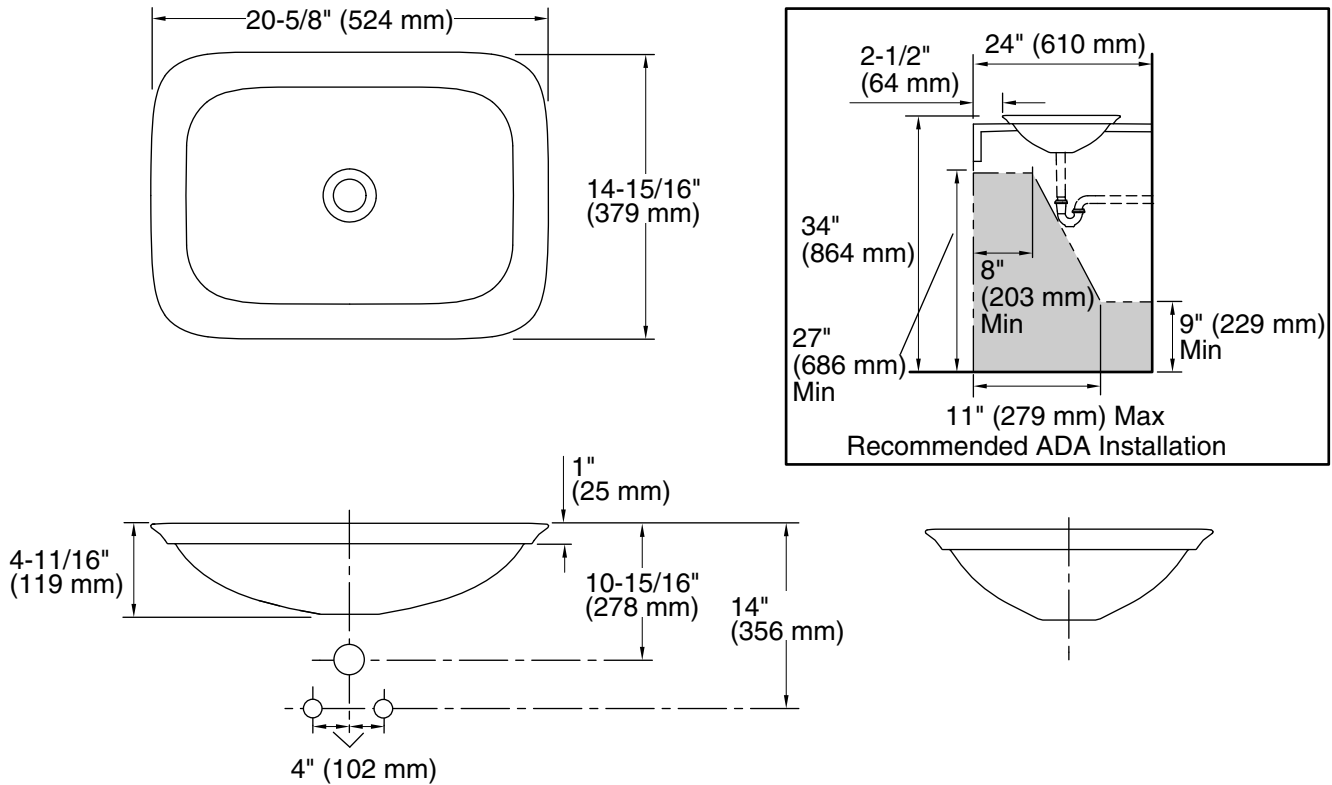

Color Code Description

	B11	Ice
---	-----	-----

Technical Information

All product dimensions are nominal.

Installation: Vessel

Template: 1190263-7, not required, included

Notes

Install this product according to the installation instructions.