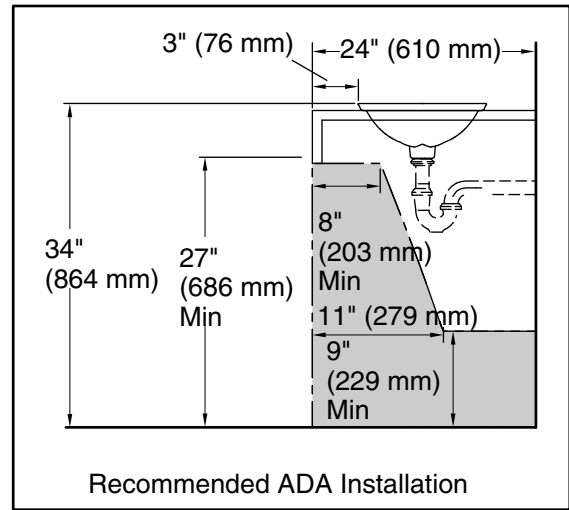

Color tiles intended for reference only.

Color Code Description

	SSP	Oyster Pearl
	TB2	Ebony Pearl

Shagreen Carillon® Rectangle Wading Pool®

Vessel bathroom sink

K-77716

Technical Information

All product dimensions are nominal.

Bowl configuration: Single

Installation: Drop-in, Vessel

Bowl area (Only):

- Length: 21-1/8" (536 mm)
- Width: 14-9/16" (370 mm)
- Bowl depth: 4-1/8" (105 mm)
- Water depth: 4-1/8" (105 mm)

Template: 1242828, required, included