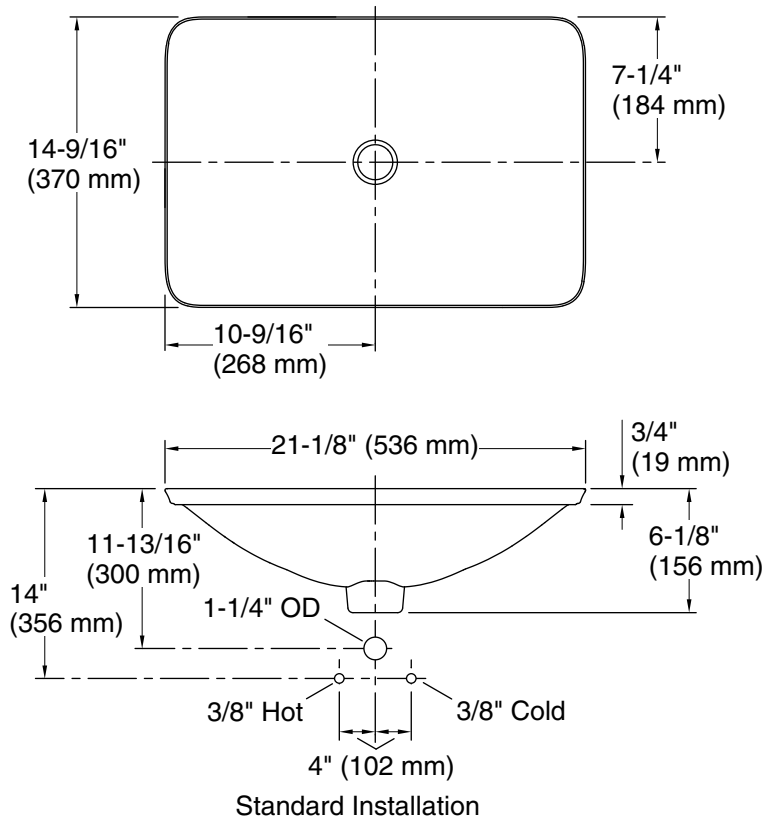

Color tiles intended for reference only.

Color Code Description

	SSP	Oyster Pearl
	TB2	Ebony Pearl

Shagreen Carillon® Rectangle Wading Pool®

Vessel bathroom sink

K-77716

Technical Information

All product dimensions are nominal.

Bowl configuration: Single

Installation: Drop-in, Vessel

Bowl area (Only):

- Length: 21-1/8" (536 mm)
- Width: 14-9/16" (370 mm)
- Bowl depth: 4-1/8" (105 mm)
- Water depth: 4-1/8" (105 mm)

Template: 1242828, required, included