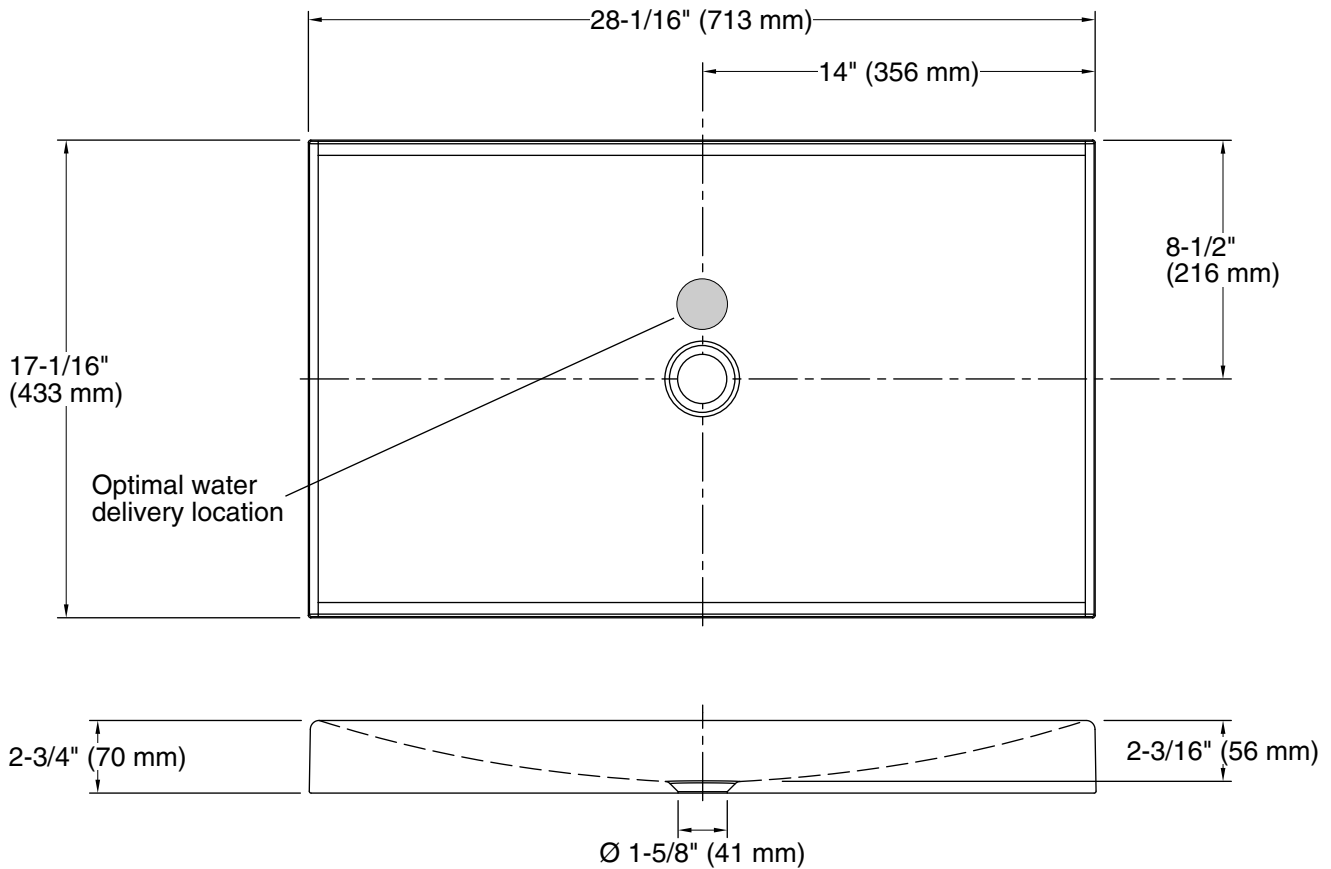

For the most current Specification Sheet, go to www.kohler.com.

12-27-2021 05:42 - US/CA/MX

THE BOLD LOOK
OF **KOHLER**®

Technical Information

All product dimensions are nominal.

Bowl configuration:	Single
Installation:	Vessel
Bowl area (Only):	Length: 27-7/8" (708 mm) Width: 16-3/16" (411 mm) Bowl depth: 2-3/16" (56 mm) Water depth: 2-3/16" (56 mm)
Drain hole:	1-5/8" (41 mm)