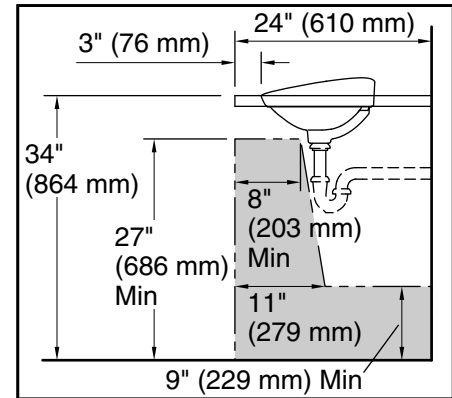

0

White

Recommended ADA Installation

Technical Information

All product dimensions are nominal.

Installation: Vessel

Drain hole: 1-3/4" (44 mm)

Notes