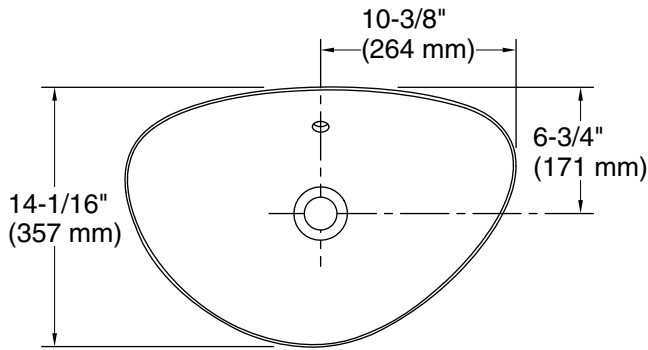

0

White

Recommended ADA Installation

Technical Information

All product dimensions are nominal.

Installation: Vessel

Drain hole: 1-3/4" (44 mm)

Notes