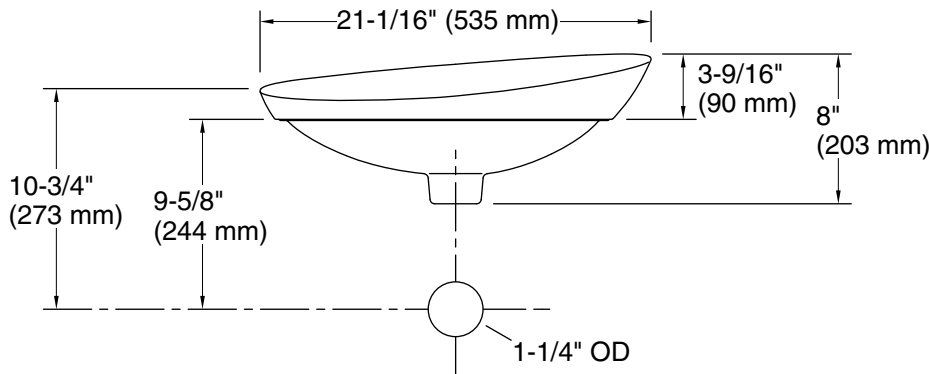

0

White

Recommended ADA Installation

Technical Information

All product dimensions are nominal.

Installation: Vessel

Drain hole: 1-3/4" (44 mm)

Notes