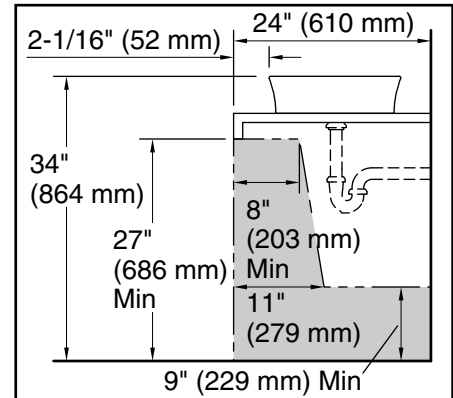

Recommended ADA Installation

Technical Information

All product dimensions are nominal.

Bowl configuration:	Single
Installation:	Vessel
Bowl area (Center):	Length: 15-1/4" (387 mm) Width: 15-1/4" (387 mm) Bowl depth: 3-3/4" (95 mm) Water depth: 3-3/4" (95 mm)
Template:	Above-counter, 1329683-7, required, included

Notes

Install this product according to the installation instructions.

Both the product and the drain to be installed using clear, 100% Silicone sealant.

NOTICE: Countertop manufacturer or cutter must use the cut-out template provided with the product, or a current one provided by Kohler Co. (call 1-800-4-KOHLER). Kohler Co. is not responsible for cutout errors when the incorrect cut-out template is used.

ADA, CSA B651 compliant when installed to the specific requirements of these regulations.