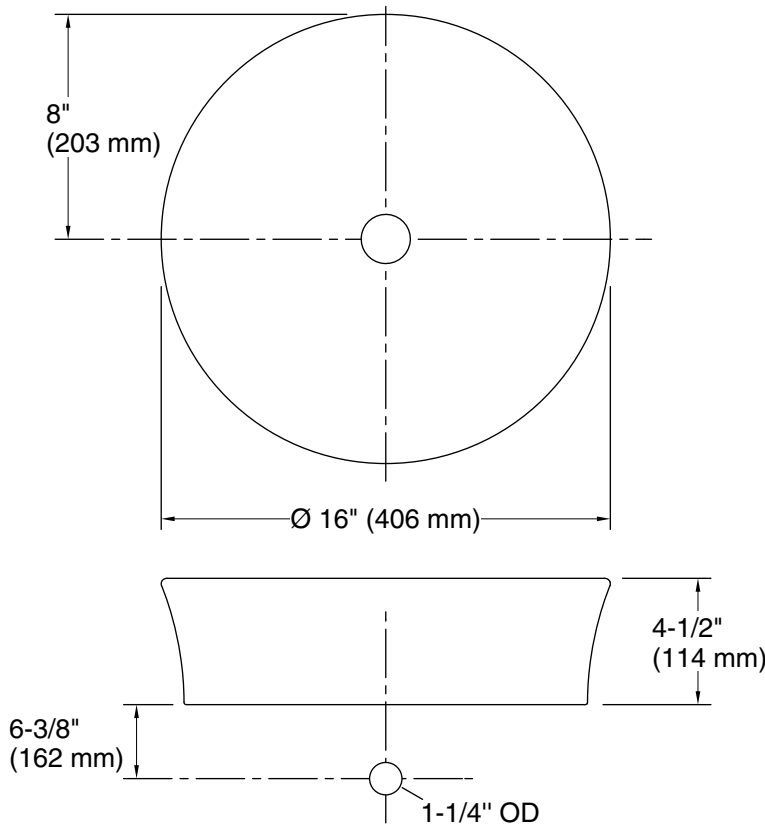

Recommended ADA Installation

Technical Information

All product dimensions are nominal.

Bowl configuration:	Single
Installation:	Vessel
Bowl area (Center):	Length: 15-1/4" (387 mm) Width: 15-1/4" (387 mm) Bowl depth: 3-3/4" (95 mm) Water depth: 3-3/4" (95 mm)
Template:	Above-counter, 1329683-7, required, included

Notes

Install this product according to the installation instructions.

Both the product and the drain to be installed using clear, 100% Silicone sealant.

NOTICE: Countertop manufacturer or cutter must use the cut-out template provided with the product, or a current one provided by Kohler Co. (call 1-800-4-KOHLER). Kohler Co. is not responsible for cutout errors when the incorrect cut-out template is used.

ADA, CSA B651 compliant when installed to the specific requirements of these regulations.