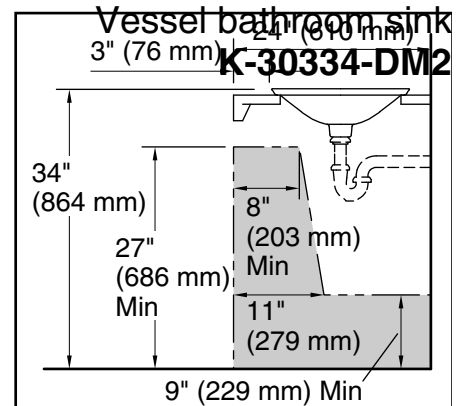

Dutchmaster Midnight Floral™ Carillon® Rectangle

Recommended ADA Installation