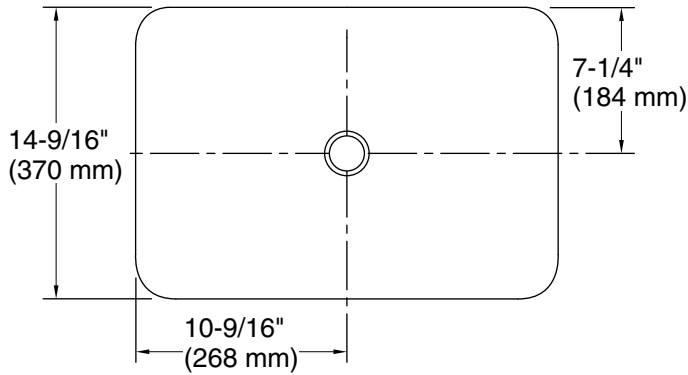

Dutchmaster Midnight Floral™ Carillon® Rectangle

Recommended ADA Installation