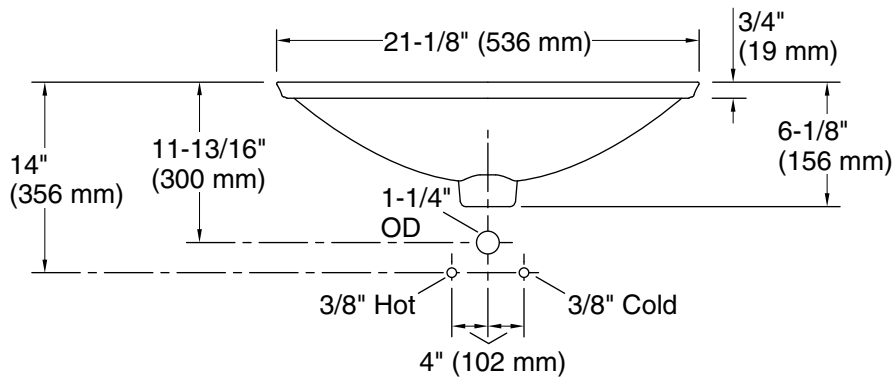

Standard Installation

Technical Information

All product dimensions are nominal.

- Bowl configuration: Single
- Installation: Drop-in
- Bowl area (Only): Length: 21-1/8" (536 mm)
  Width: 14-9/16" (370 mm)
  Bowl depth: 4-1/8" (105 mm)
  Water depth: 4-1/8" (105 mm)
- Template: 1242828, required, included

Notes

Install this product according to the installation instructions.

NOTICE: Countertop manufacturer or cutter must use the current product template available at www.kohler.com, or by calling 1-800-4KOHLER. Kohler Co. is not responsible for cutout errors when the incorrect cutout template is used.

ADA, CSA B651 compliant when installed to the specific requirements of these regulations.