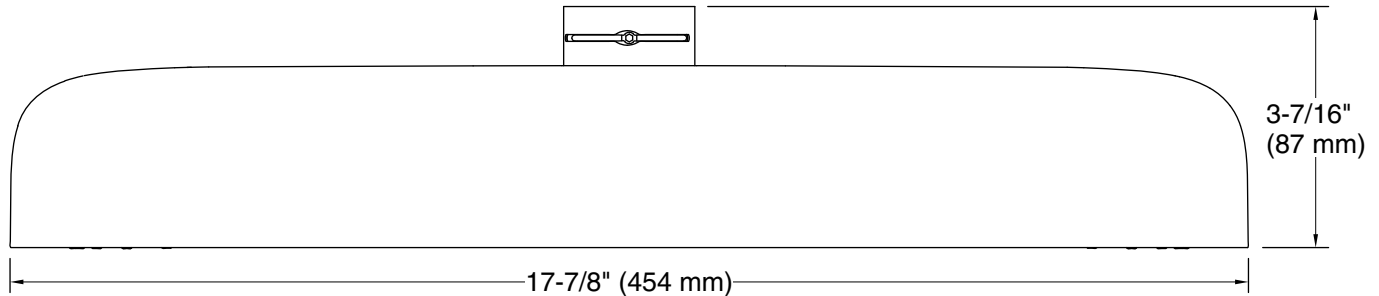

See website for detailed warranty information.

Technical Information

All product dimensions are nominal.

Showerhead/Body Spray:

Rated maximum flow: 2.5 gal/min (9.5 l/min)

Pressure: 80 psi (5.5 bar)