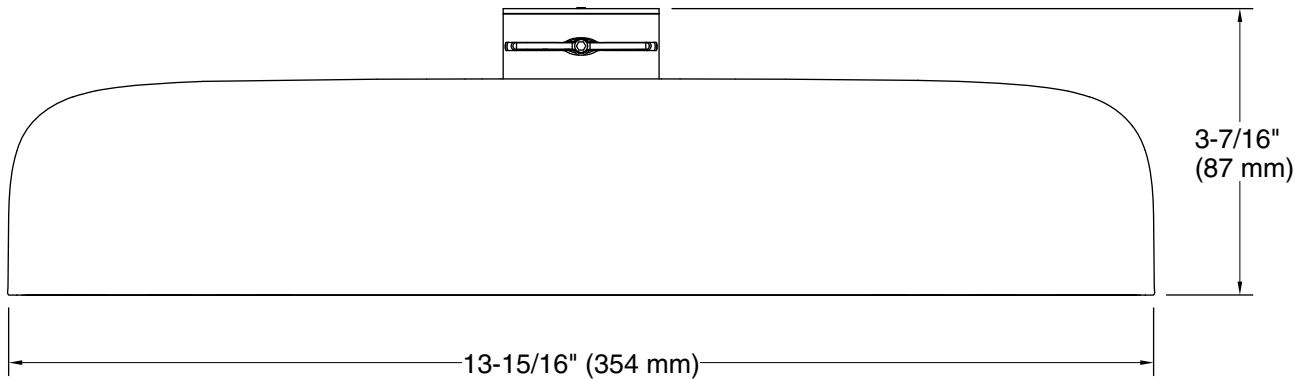

Features

- Dual-function oblong rainhead features Full Coverage with Katalyst technology, a drenching spray experience ideal for rinsing shampoo from hair.
- Deep Massage streams twist and swirl, targeting sore muscles to ease away aches and pains.
- MasterClean™ sprayface features an easy-to-clean surface that withstands mineral buildup.
- Optimized sprayface for maximum performance.
- 1.75 gpm (6.6 lpm) maximum flow rate at 80 psi (5.5 bar).
- Includes diverter.
- Requires two-function rainhead arm and flange (sold separately).

Technical Information

All product dimensions are nominal.

Showerhead/Body Spray:

Rated maximum flow: 1.75 gal/min (6.6 l/min)

Pressure: 80 psi (5.5 bar)