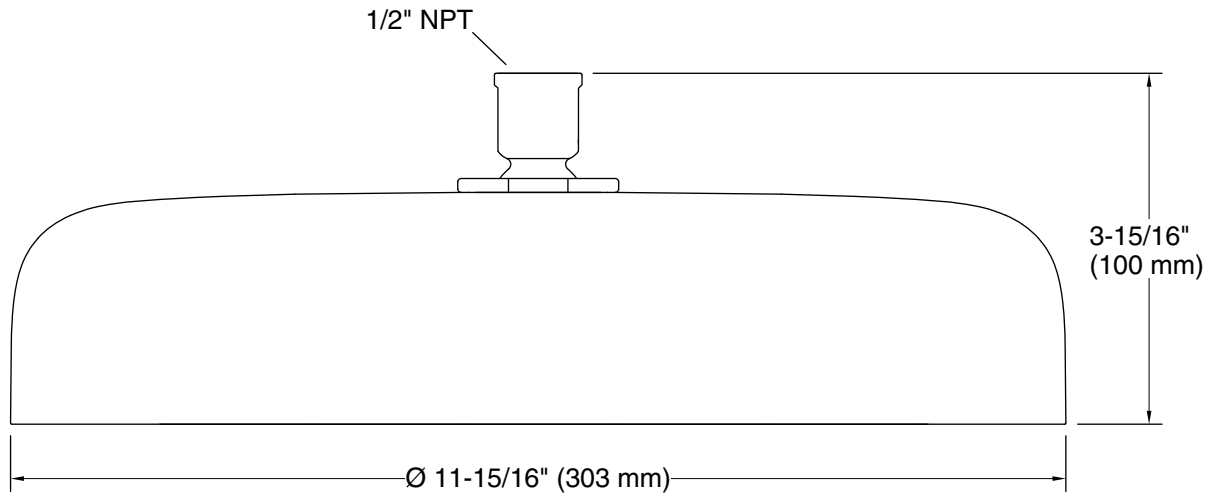

See website for detailed warranty information.

Technical Information

All product dimensions are nominal.

Showerhead/Body Spray:

Rated maximum flow: 1.75 gal/min (6.6 l/min)

Pressure: 80 psi (5.5 bar)