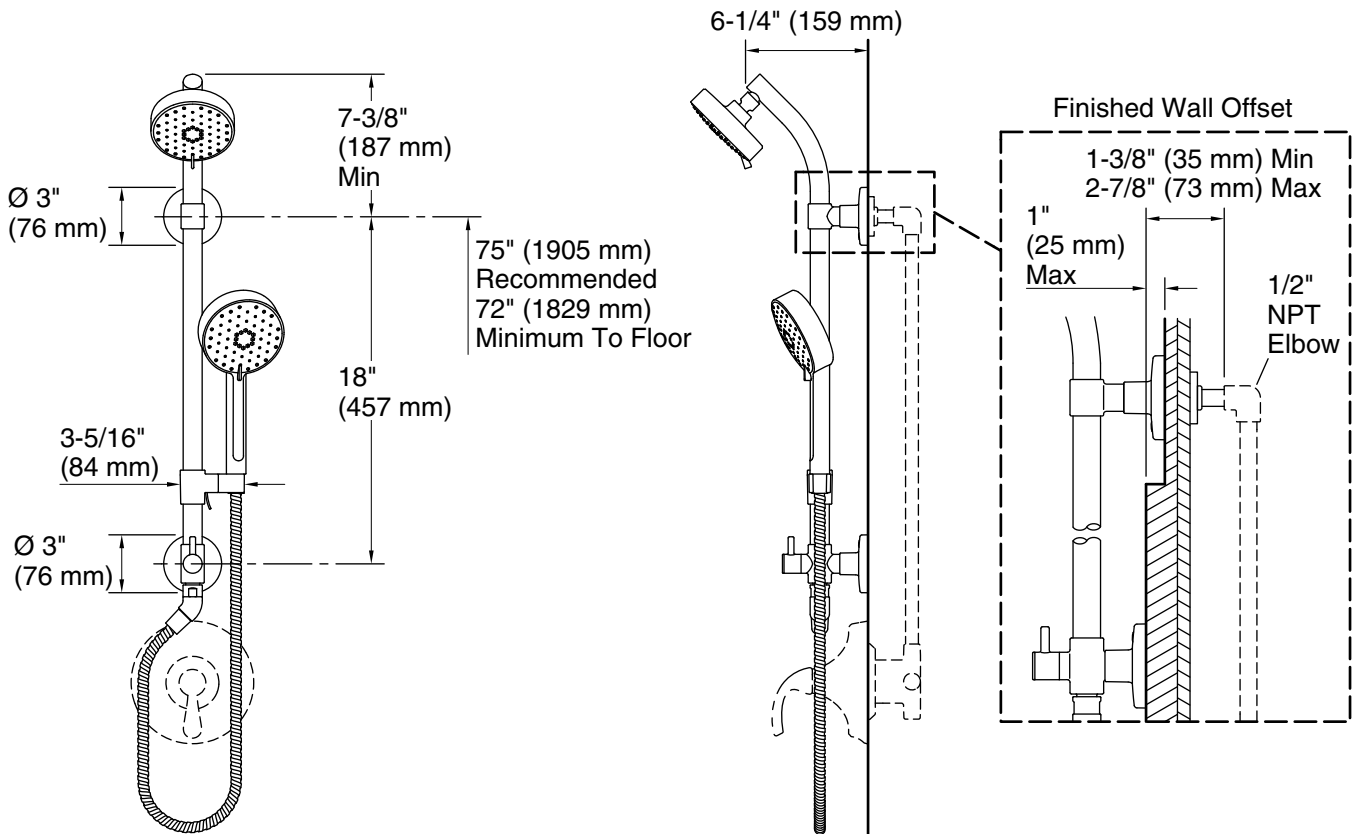

Features

- Includes K-72419-G Awaken® showerhead, K-72415-G Awaken® handshower, K-45906 HydroRail®-S shower column and K-45982 Awaken® 60" ribbon hose.
- Advanced spray engine provides three alternate experiences: wide coverage, intense drenching, and targeted spray.
- Wide coverage spray produces an encompassing spray for everyday use.
- Intense drenching spray delivers a forceful spray ideal for rinsing shampoo from hair.
- Targeted spray is a focused stream for targeting sore muscles or use as a utility spray.
- Simple thumb tab smoothly transitions between sprays.
- MasterClean™ sprayface features an easy-to-clean surface that withstands mineral buildup.
- 1.75 gpm (6.6 lpm) maximum showerhead/handshower flow rate at 45 psi (3.1 bar).
- Slidebar bracket allows you to adjust height and angle of handshower.
- Diverter at base of column makes for easy toggling between handshower and showerhead.

Material

- Premium metal construction for durability and reliability.
- KOHLER finishes resist corrosion and tarnishing.

Installation

- Wall-mount.
- For use in shower-only installations.
- Installs in less than 60 minutes without changes to in-wall plumbing (subject to condition of existing installation).
- Includes an adapter that will fit with most installations but may require K-1194630, K-1187917 or K-1194302.

Technical Information

All product dimensions are nominal.

Drain included: No

Showerhead/Body Spray:

Rated maximum flow: 1.75 gal/min (6.6 l/min)

Notes

Install this product according to the installation instructions.

IMPORTANT! The sidebar must be mounted to stud framing at both the top and bottom mounting locations. Do not use or depend on plastic wall anchors to attach the sidebar.

Plumbing codes may require that an atmospheric vacuum breaker be installed in-line to handshowers. Consult with local codes.