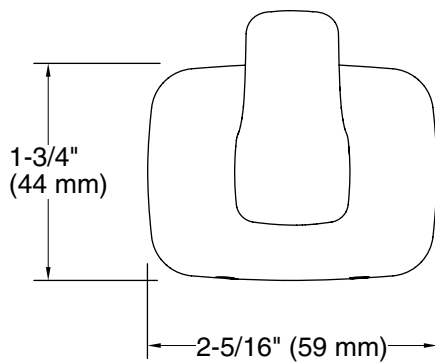

FEATURES

P34706

- Solid metal construction for durability and reliability
- Includes hex wrench for installation
- Complements the Per Se collection

SPECIFIED MODEL				
Model	Description	Finishes		
P34706-00	Per Se Hook	<input type="checkbox"/> CP Polished Chrome	<input type="checkbox"/> AD Nickel Silver	<input type="checkbox"/> AG Brushed Nickel
		<input type="checkbox"/> AF French Gold		