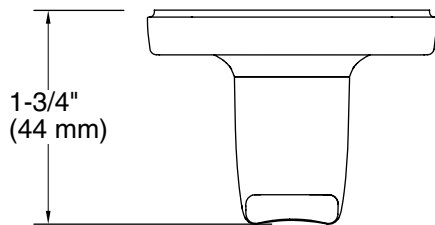

FEATURES

P34706

- Solid metal construction for durability and reliability
- Includes hex wrench for installation
- Complements the Per Se collection

SPECIFIED MODEL				
Model	Description	Finishes		
P34706-00	Per Se Hook	<input type="checkbox"/> CP Polished Chrome	<input type="checkbox"/> AD Nickel Silver	<input type="checkbox"/> AG Brushed Nickel
		<input type="checkbox"/> AF French Gold		