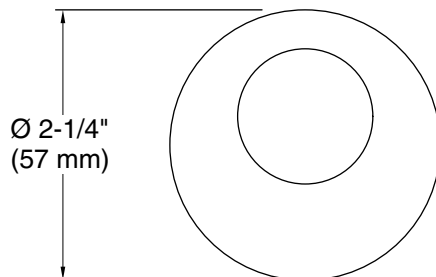

FEATURES

P34407

- Solid brass construction for durability and reliability
- Complements the One collection

SPECIFIED MODEL

Model	Description	Finishes			
P34407-00	One Robe Hook	<input type="checkbox"/> CP Polished Chrome	<input type="checkbox"/> AD Nickel Silver	<input type="checkbox"/> AG Brushed Nickel	<input type="checkbox"/> BL Matte Black
		<input type="checkbox"/> GN Gunmetal	<input type="checkbox"/> SN Polished Nickel	<input type="checkbox"/> ULB Unlacquered Brass	