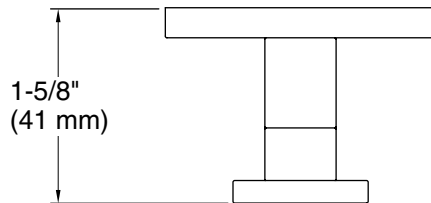

FEATURES

P34407

- Solid brass construction for durability and reliability
- Complements the One collection

SPECIFIED MODEL

Model	Description	Finishes			
P34407-00	One Robe Hook	<input type="checkbox"/> CP Polished Chrome	<input type="checkbox"/> AD Nickel Silver	<input type="checkbox"/> AG Brushed Nickel	<input type="checkbox"/> BL Matte Black
		<input type="checkbox"/> GN Gunmetal	<input type="checkbox"/> SN Polished Nickel	<input type="checkbox"/> ULB Unlacquered Brass	