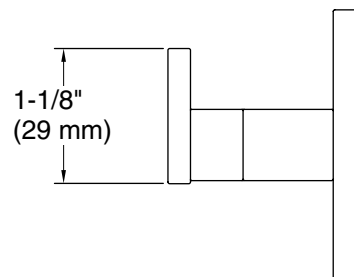

FEATURES

P34407

- Solid brass construction for durability and reliability
- Complements the One collection

SPECIFIED MODEL

Model	Description	Finishes			
P34407-00	One Robe Hook	<input type="checkbox"/> CP Polished Chrome	<input type="checkbox"/> AD Nickel Silver	<input type="checkbox"/> AG Brushed Nickel	<input type="checkbox"/> BL Matte Black
		<input type="checkbox"/> GN Gunmetal	<input type="checkbox"/> SN Polished Nickel	<input type="checkbox"/> ULB Unlacquered Brass	