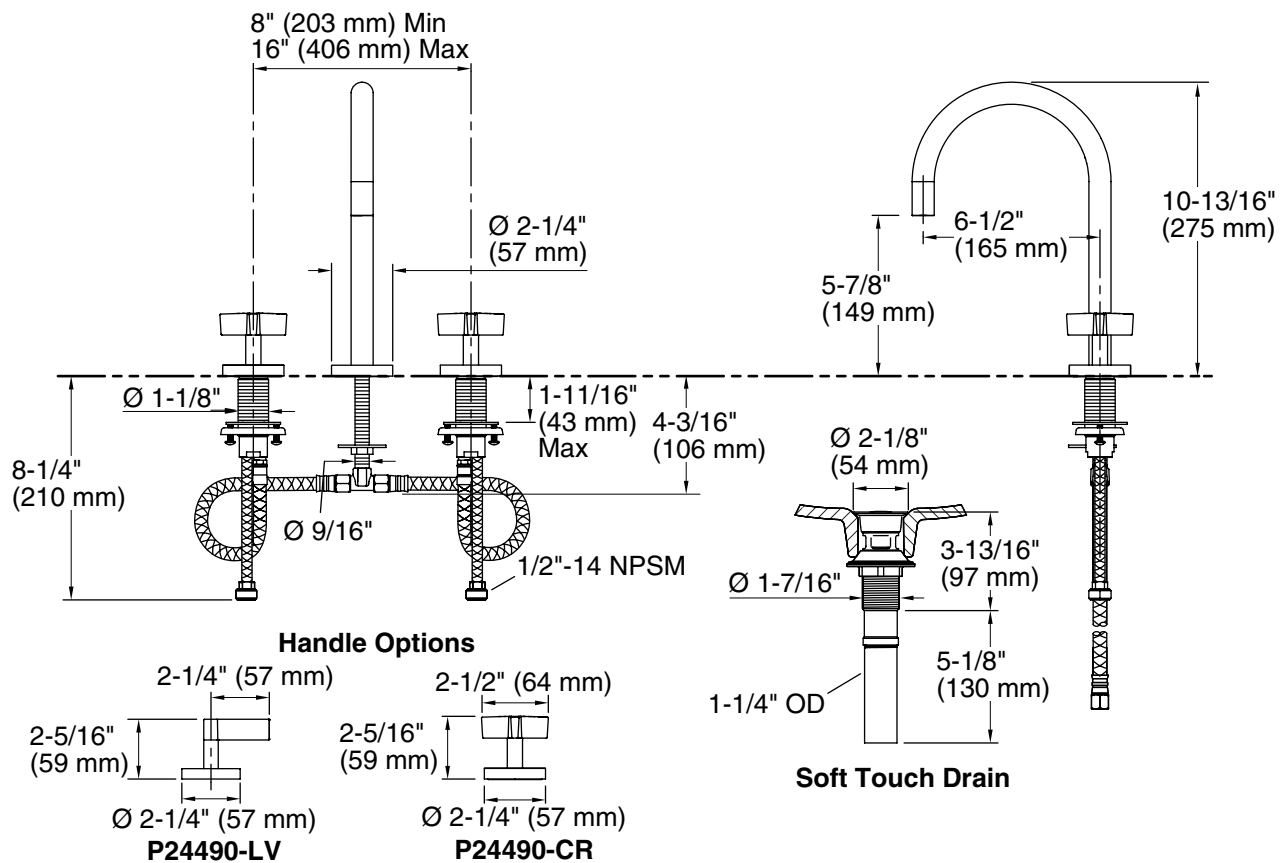

## FEATURES

- Solid brass construction for durability and reliability
- Two-handle, widespread lavatory faucet for 8" (203 mm) to 16" (406 mm) centers
- 1.2 gal/min (4.5 l/min) maximum flow rate
- Includes Soft Touch drain
- Quarter-turn washerless ceramic disc valves
- Meets CalGreen requirements for bathroom sink faucets
- Complements the One collection

# P24490

SPECIFIED MODEL				
Model	Description	Finishes		
P24490-CR	One Basin Set, Gooseneck Spout, Cross Handles	<input type="checkbox"/> CP Polished Chrome	<input type="checkbox"/> AD Nickel Silver	<input type="checkbox"/> AG Brushed Nickel
		<input type="checkbox"/> GN Gunmetal	<input type="checkbox"/> ULB Unlacquered Brass	<input type="checkbox"/> BL Matte Black
P24490-LV	One Basin Set, Gooseneck Spout, Lever Handles	<input type="checkbox"/> CP Polished Chrome	<input type="checkbox"/> AD Nickel Silver	<input type="checkbox"/> AG Brushed Nickel
		<input type="checkbox"/> GN Gunmetal	<input type="checkbox"/> ULB Unlacquered Brass	<input type="checkbox"/> BL Matte Black