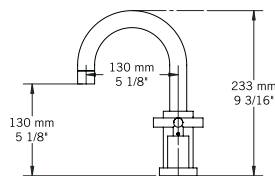

collection VISO - 8" c-c

Description:

- Robinet de lavabo 8" c-c / 8" c.c. washbasin faucet basin faucet
- Construction en laiton massif / Solid brass construction
- Cartouche de céramique / Ceramic cartridge

Débit / Flow rate:

- 8 L/min (4 BAR) - 2.2 gpm (60 PSI)

Finis disponibles / Available finish:

- CC = Chrome / NN = Nickel PVD

Connection:

- 3/8" compression

Certification:

- ASME A112.18.1/CSA B125.1

Drain / Waste:

- Drain automatique large avec trop-plein inclus / Large pop-up waste w/ overflow included
- Connection 1 1/4" / 31,75 mm

Alex	R CA18A CC R CA18A NN	Jawa	R AF18J CC R AF18J NN
Billie	R CA18B CC R CA18B NN	Kali	R AF18K CC R AF18K NN
Dana	R CA18D CC R CA18D NN	Qabil	R AR18Q CC R AR18Q NN
Gael	R CA18G CC R CA18G NN	Saida	R AR18S CC R AR18S NN
Evita	R LA18E CC R LA18E NN	Usagi	R AS18U CC R AS18U NN
Gabriella	R LA18G CC R LA18G NN	Yodo	R AS18Y CC R AS18Y NN
Hadria	R LA18H CC R LA18H NN