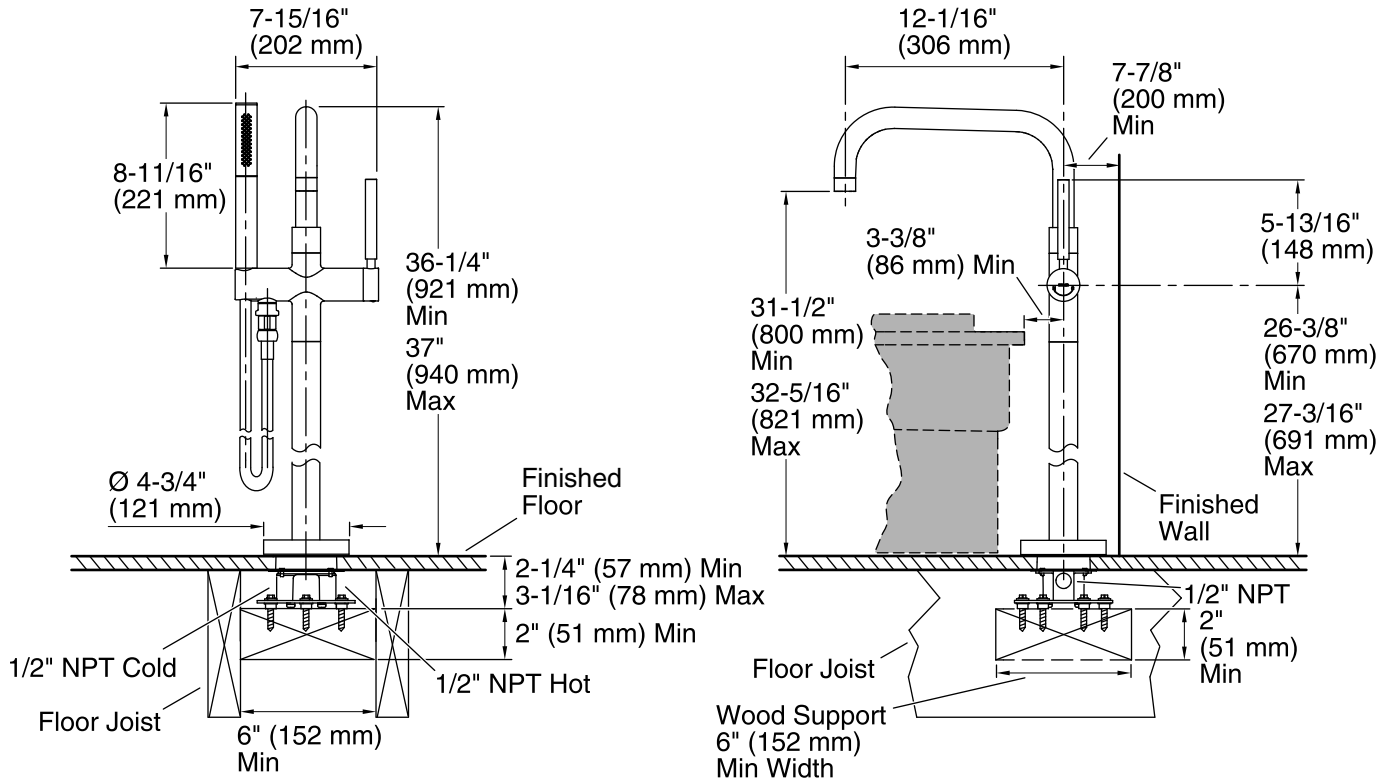

### Installation

- Floor-mount.
- Compatibility with tub varies by application.

### Technical Information

All product dimensions are nominal.

#### Spout:

Spout reach: 12-1/16" (306 mm)  
 Handle clearance: 5-13/16" (148 mm)