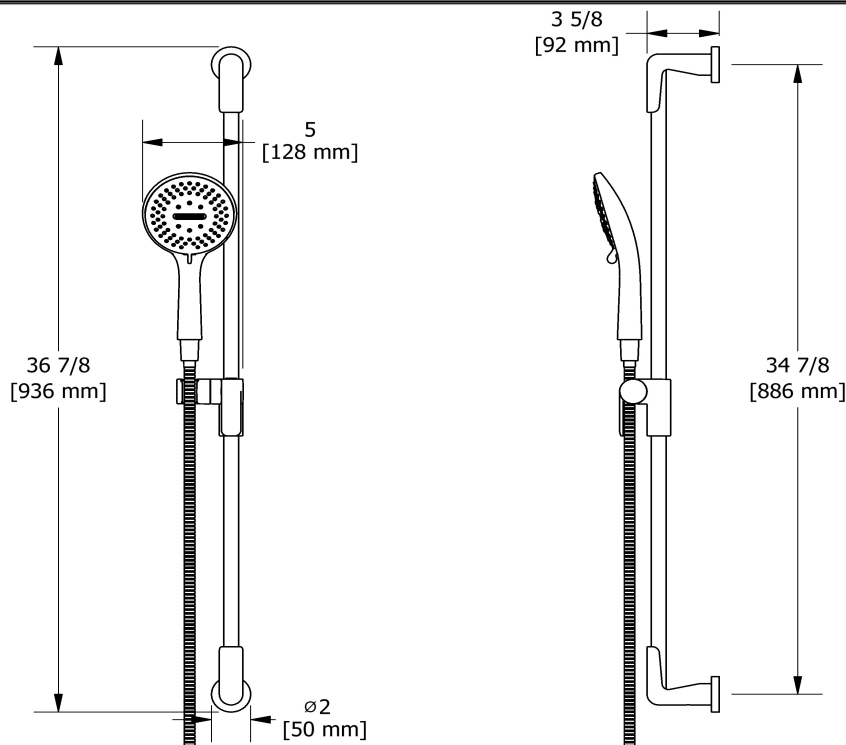

Type T/P ½" coaxial 3-way system with hand shower rail, shower head and spout

KIT#1345PB

Specifications

Composition

- TPB45C - 3-way Type T/P coaxial valve trim
- R45 - 3-way Type T/P coaxial valve rough
- 4839C - Hand shower rail
- 468C - 20 cm (8") shower head
- 513C - 50 cm (20") shower arm
- PB80C - Wall-mount tub spout
- 710C - Elbow supply

Customer Service

Ontario, West Canada : 888-287-5354 Quebec, Maritimes, United States : 866-473-8442

2020.09.28

Hand shower rail
4839

Specifications

Descriptions

- Easy-Glide left cursor
- 150 cm (59") double interlock flexible hose, swivel and 2 check valves
- Scale-free
- 4375, 3-het hand shower

Customer Service

Ontario, West Canada : 888-287-5354 Quebec, Maritimes, United States : 866-473-8442

20 cm (8") shower head
468

Specifications

Descriptions

- Scale-free
- G½" inlet female
- Swivel

Available colors

Customer Service

Ontario, West Canada : 888-287-5354 Quebec, Maritimes, United States : 866-473-8442

2020.09.28

Wall-mount tub spout
PB80

Specifications

Descriptions

- 1/2" copper slip fit inlet
- Brass

Sizes, models and finishes may differ from those presented.