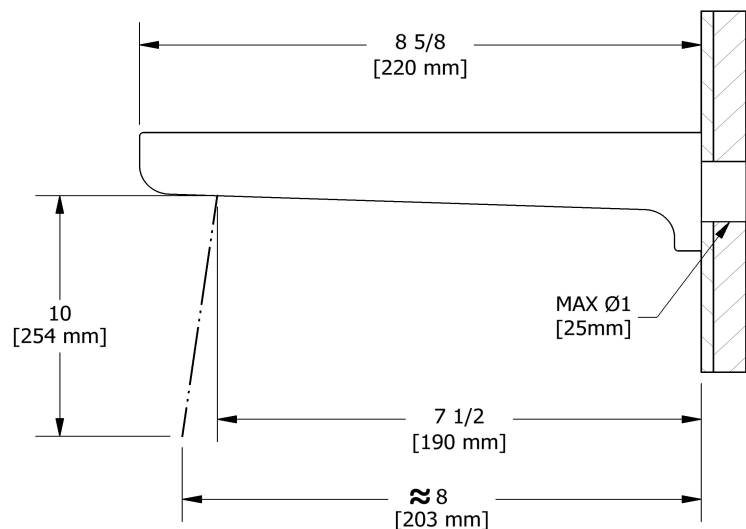

Customer Service

Ontario, West Canada : 888-287-5354 Quebec, Maritimes, United States : 866-473-8442

20 cm (8") shower head
468

Specifications

Descriptions

- Scale-free
- G½" inlet female
- Swivel

Available colors

Customer Service

Ontario, West Canada : 888-287-5354 Quebec, Maritimes, United States : 866-473-8442

50 cm (20") shower arm

513

Specifications

Descriptions

- 1/2" inlet male NPT
- Round flange

Available colors

Customer Service

Ontario, West Canada : 888-287-5354 Quebec, Maritimes, United States : 866-473-8442

2020.09.28

Wall-mount tub spout
PB80

Specifications

Descriptions

- 1/2" copper slip fit inlet
- Brass

Sizes, models and finishes may differ from those presented.

Customer Service

Ontario, West Canada : 888-287-5354 Quebec, Maritimes, United States : 866-473-8442

Elbow supply
710

Specifications

Descriptions

- 1/2" inlet female NPT
- Adjustable depth
- 1/2" outlet male