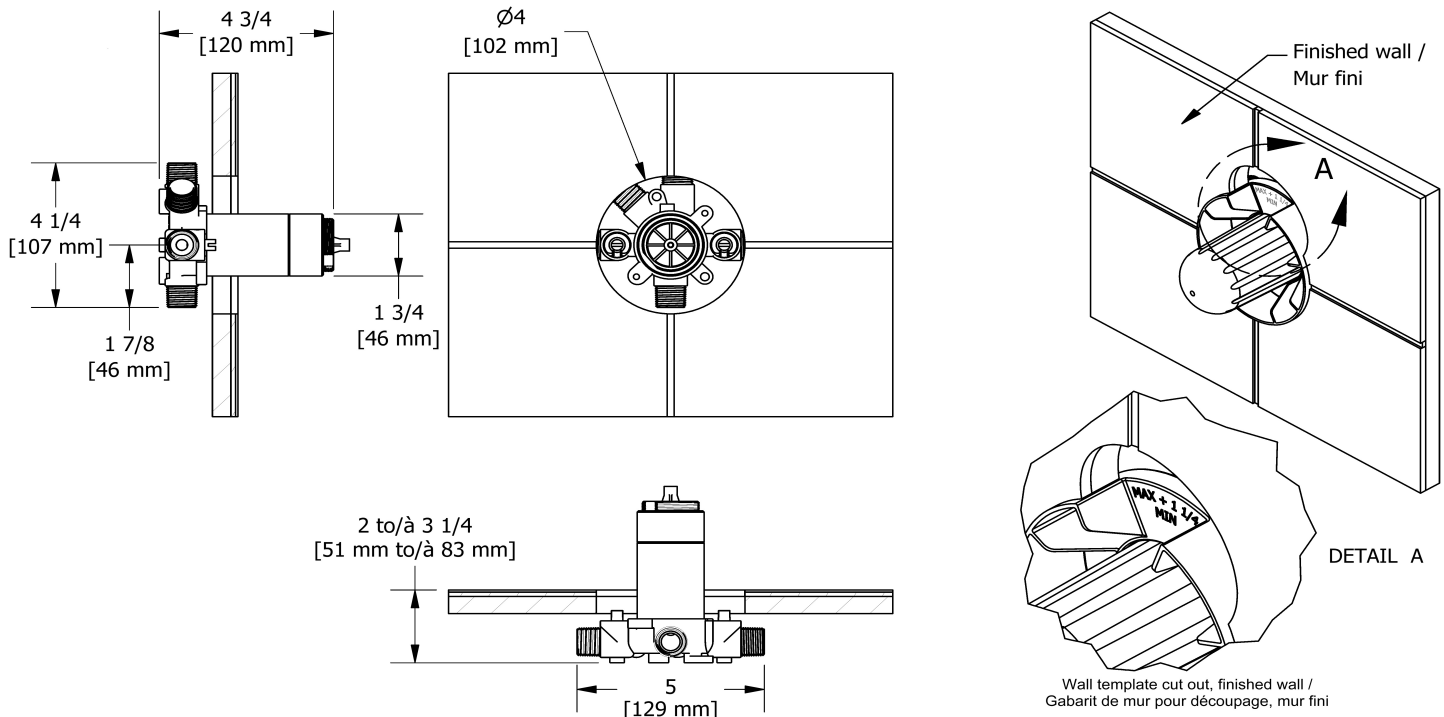

Certifications

- CSA B125.1
- ASME A112.18.1
- ASSE 1016
- CMR248 Approval

UPC®