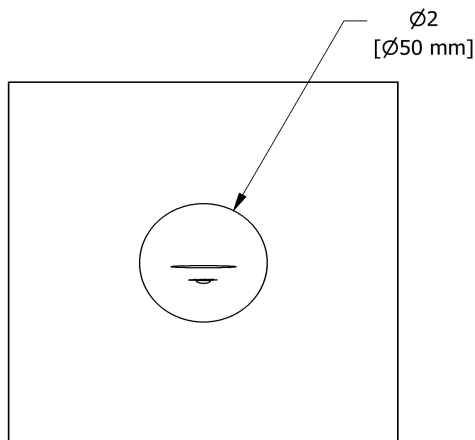

Customer Service

Ontario, West Canada : 888-287-5354 Quebec, Maritimes, United States : 866-473-8442

20 cm (8") shower head
468

Specifications

Descriptions

- Scale-free
- G½" inlet female
- Swivel

Available colors

Customer Service

Ontario, West Canada : 888-287-5354 Quebec, Maritimes, United States : 866-473-8442

50 cm (20") shower arm

513

Specifications

Descriptions

- 1/2" inlet male NPT
- Round flange

Available colors

Customer Service

Ontario, West Canada : 888-287-5354 Quebec, Maritimes, United States : 866-473-8442

2020.09.28

Wall-mount tub spout
PB80

Specifications

Descriptions

- 1/2" copper slip fit inlet
- Brass

Sizes, models and finishes may differ from those presented.

Customer Service

Ontario, West Canada : 888-287-5354 Quebec, Maritimes, United States : 866-473-8442

Elbow supply
710

Specifications

Descriptions

- 1/2" inlet female NPT
- Adjustable depth
- 1/2" outlet male