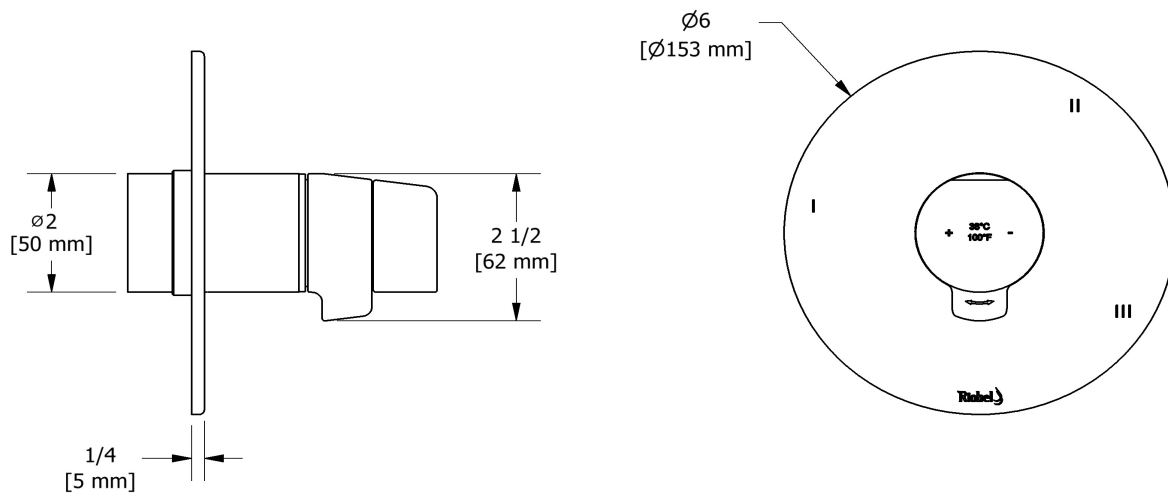

Type T/P ½" coaxial 3-way system with hand shower rail, shower head and spout

KIT#1345PB

Specifications

Composition

- TPB45C - 3-way Type T/P coaxial valve trim
- R45 - 3-way Type T/P coaxial valve rough
- 4839C - Hand shower rail
- 468C - 20 cm (8") shower head
- 513C - 50 cm (20") shower arm
- PB80C - Wall-mount tub spout
- 710C - Elbow supply

Customer Service

Ontario, West Canada : 888-287-5354 Quebec, Maritimes, United States : 866-473-8442

2020.09.28

3-way Type T/P coaxial valve trim
TPB45

Specifications

Descriptions

- 6 positions (OFF, 1, 1 and 2, 2, 2 and 3, 3) share
- R45, R45-SPEX or R45-EX rough required to complete
- Thermostatic/pressure balance coaxial cartridge with check valves
- Trim only

Customer Service

Ontario, West Canada : 888-287-5354 Quebec, Maritimes, United States : 866-473-8442

2020.09.28

3-way Type T/P coaxial valve rough

R45

Specifications

Descriptions

- TXX45XX or TXX47XX trim required to complete
- ½" inlet male NPT or sweat
- Service valves
- Rough only
- Three ½" outlets male NPT or sweat
- Test cap

Customer Service

Ontario, West Canada : 888-287-5354 Quebec, Maritimes, United States : 866-473-8442

20 cm (8") shower head
468

Specifications

Descriptions

- Scale-free
- G½" inlet female
- Swivel

Available colors