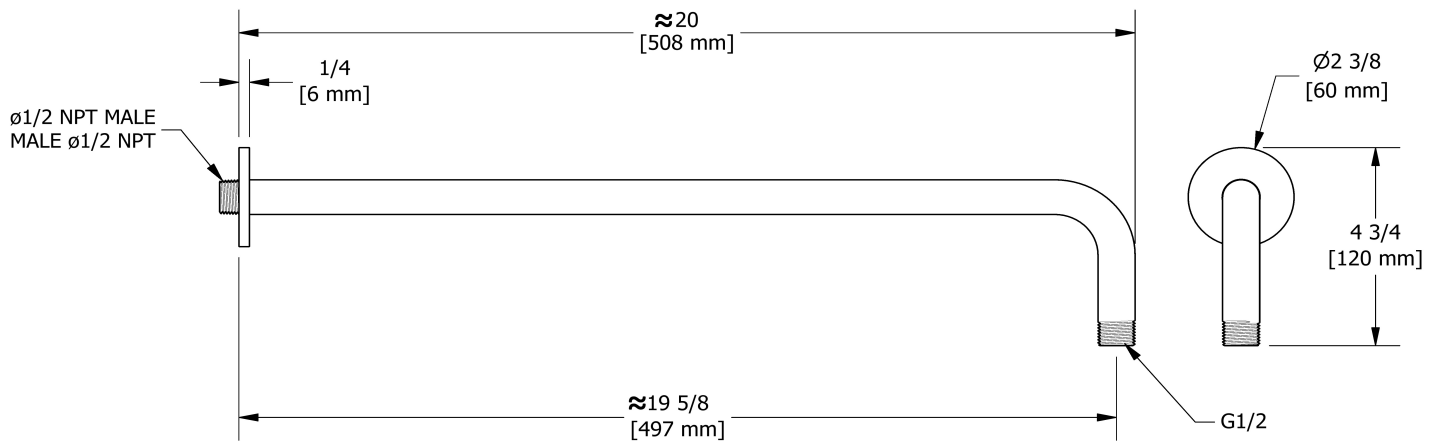

Sizes, models and finishes may differ from those presented.

Warranty

This **Riobel Inc.** product you have purchased carries a Limited Lifetime Warranty on the chrome, PVD finish, blacks and all working parts and is guaranteed from the initial purchase date against all manufacturing defects. All other finishes, including plastic components, are guaranteed for one year. All electric and/or electronic parts are covered by a 5-year limited warranty.

Customer Service

Ontario, West Canada : 888-287-5354 Quebec, Maritimes, United States : 866-473-8442

2020.09.28