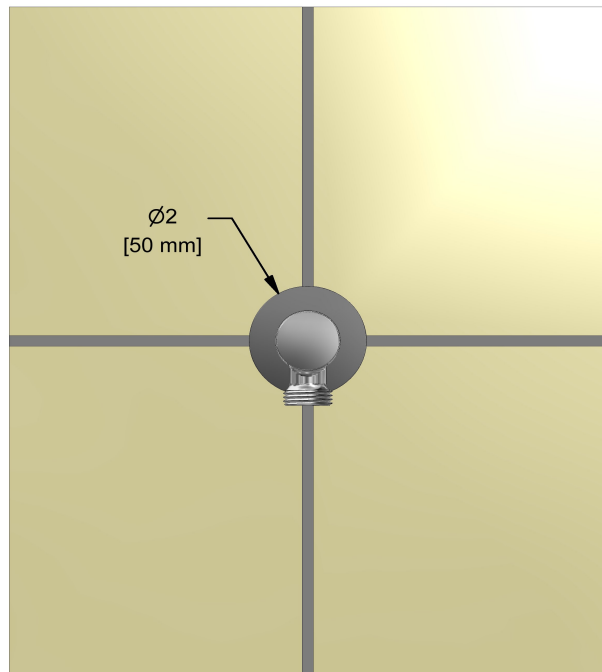

Sizes, models and finishes may differ from those presented.

Warranty

This **Riobel Inc.** product you have purchased carries a Limited Lifetime Warranty on the chrome, PVD finish, blacks and all working parts and is guaranteed from the initial purchase date against all manufacturing defects. All other finishes, including plastic components, are guaranteed for one year. All electric and/or electronic parts are covered by a 5-year limited warranty.

Customer Service

Ontario, West Canada : 888-287-5354 Quebec, Maritimes, United States : 866-473-8442

2020.09.28