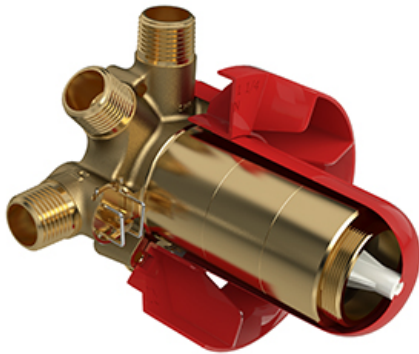

Type T/P ½" coaxial 3-way system with hand shower rail, shower head and spout

KIT#1345PB

Specifications

Composition

- TPB45C - 3-way Type T/P coaxial valve trim
- R45 - 3-way Type T/P coaxial valve rough
- 4839C - Hand shower rail
- 468C - 20 cm (8") shower head
- 513C - 50 cm (20") shower arm
- PB80C - Wall-mount tub spout
- 710C - Elbow supply

Customer Service

Ontario, West Canada : 888-287-5354 Quebec, Maritimes, United States : 866-473-8442

2020.09.28

3-way Type T/P coaxial valve trim
TPB45

Specifications

Descriptions

- 6 positions (OFF, 1, 1 and 2, 2, 2 and 3, 3) share
- R45, R45-SPEX or R45-EX rough required to complete
- Thermostatic/pressure balance coaxial cartridge with check valves
- Trim only

Customer Service

Ontario, West Canada : 888-287-5354 Quebec, Maritimes, United States : 866-473-8442

2020.09.28

3-way Type T/P coaxial valve rough

R45

Specifications

Descriptions

- TXX45XX or TXX47XX trim required to complete
- ½" inlet male NPT or sweat
- Service valves
- Rough only
- Three ½" outlets male NPT or sweat
- Test cap

Customer Service

Ontario, West Canada : 888-287-5354 Quebec, Maritimes, United States : 866-473-8442

2020.09.28

Hand shower rail
4839

Specifications

Descriptions

- Easy-Glide left cursor
- 150 cm (59") double interlock flexible hose, swivel and 2 check valves
- Scale-free
- 4375, 3-het hand shower