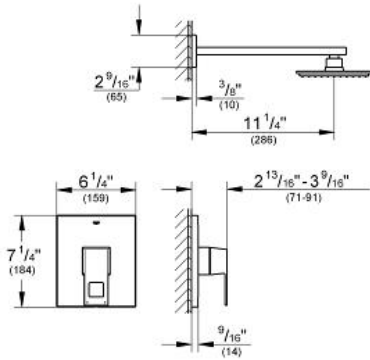

EUROCUBE  
Pressure Balance Valve Bathtub/  
Shower Combo Faucet

MODEL # 23148000

Pure Freude  
an Wasser

ADA

**Product Description:**

**EUROCUBE**

**Pressure Balance Valve Bathtub/Shower Combo Faucet**

**Standard Specification:**

- For use with GrohSafe Rough-In Valve (35 015 000)
- Euphoria Cube shower head (27 705 000) 2.5 gpm
- **GROHE StarLight** chrome finish

**Applicable Codes & Standards:**

- Energy Policy Act of 1992
- ASME A112.18.1/CSA B125.1
- ICC/ANSI A117.1