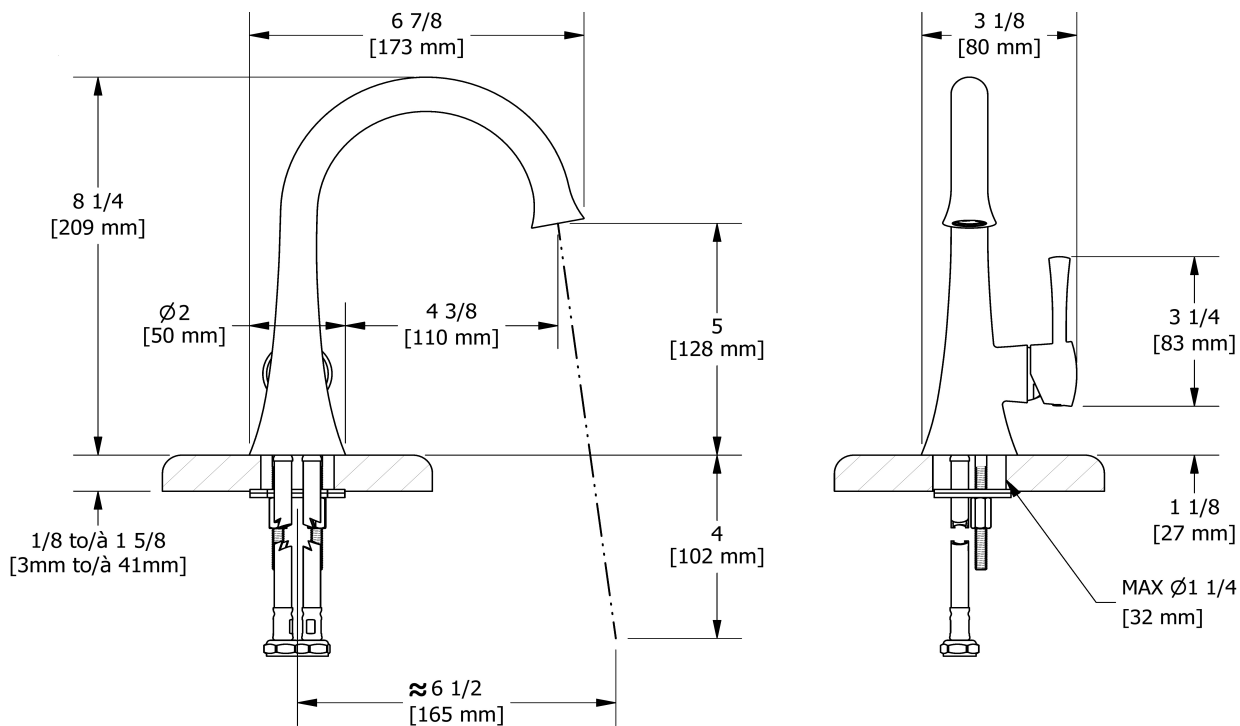

Certifications

- CSA B125.1
- NSF/ANSI standard 61 and 372
- ASME A112.18.1
- CMR248 Approval
- ADA

Sizes, models and finishes may differ from those presented.

Warranty

This **Riobel Inc.** product you have purchased carries a Limited Lifetime Warranty on the chrome, PVD finish, blacks and all working parts and is guaranteed from the initial purchase date against all manufacturing defects. All other finishes, including plastic components, are guaranteed for one year. All electric and/or electronic parts are covered by a 5-year limited warranty.

Customer Service

Ontario, West Canada : 888-287-5354 Quebec, Maritimes, United States : 866-473-8442