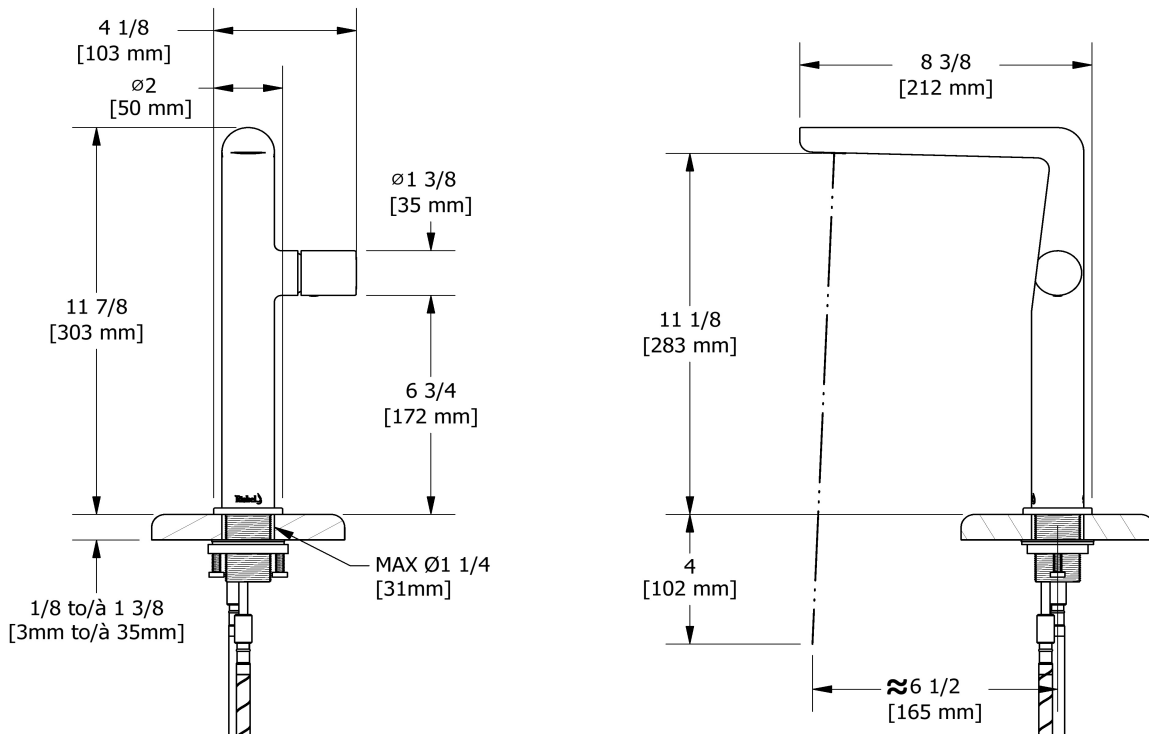

Single hole lavatory faucet
PBL01

Specifications

Descriptions

- 3/8" speedway compression
- Drilling hole diameter = 1 3/8 (35mm)
- No drain
- Ceramic cartridge

Available flows

- 4.5 L/min, 1.2 gpm (US) 60psi *
 - 1.9 L/min, 0.5 gpm (US) 60psi (**PBL01-05**)
- *EPA certification applicable to the indicated model only**