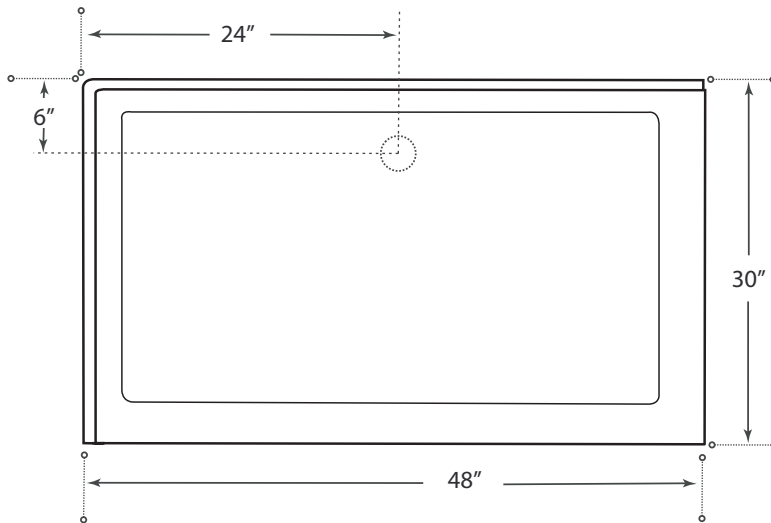

DESCRIPTION

Double Threshold Shower Base
 White (available w/ left or right hand threshold)
 High gloss acrylic
 Complies with CSA standards
 Non slip

MEASUREMENTS

Threshold	Depth
48"	30"

Drain sold separately.

All dimensions are approximate.

Structure measurements must be verified against the unit to ensure proper fit.

OPTIONS & ACCESSORIES

AA-3400	chrome shower drain	\$15
---------	---------------------	------