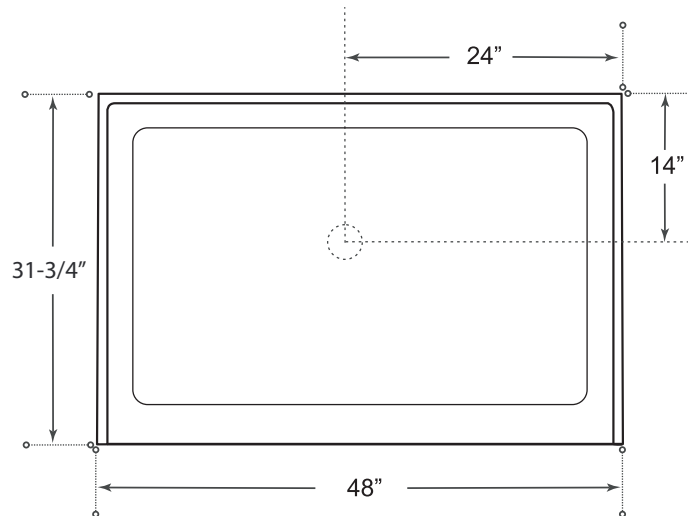

DESCRIPTION

Single Threshold Shower Base

White

High gloss acrylic

Complies with CSA standards

Non slip

MEASUREMENTS

Threshold	Depth
48"	32"

Drain sold separately.

All dimensions are approximate.

Structure measurements must be verified against the unit to ensure proper fit.

OPTIONS & ACCESSORIES

AA-3400 chrome shower drain \$15

** Additional accessories see page xxx*