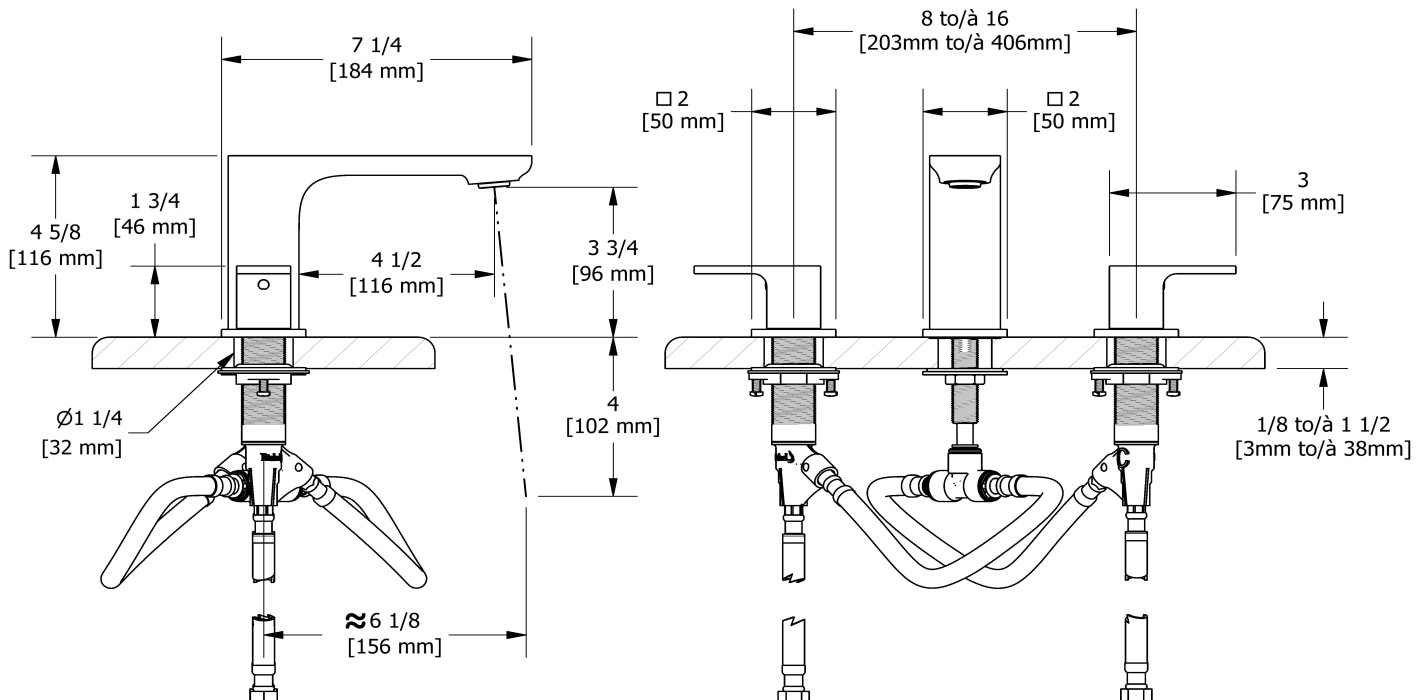

Sizes, models and finishes may differ from those presented.

Warranty

This Riobel Inc. product you have purchased carries a Limited Lifetime Warranty on the chrome, PVD finish, blacks and all working parts and is guaranteed from the initial purchase date against all manufacturing defects. All other finishes, including plastic components, are guaranteed for one year. All electric and/or electronic parts are covered by a 5-year limited warranty.

Customer Service

Ontario, West Canada : 888-287-5354 Quebec, Maritimes, United States : 866-473-8442